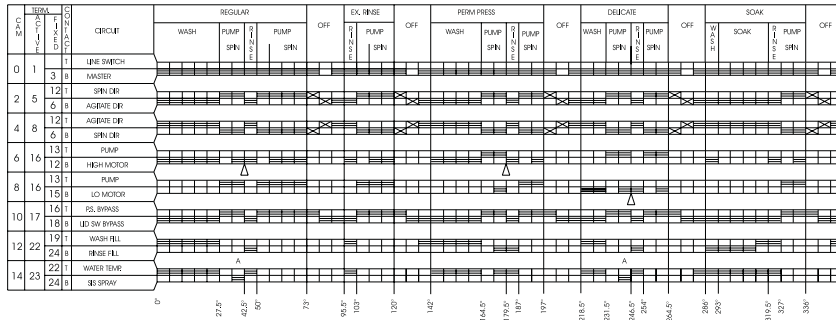

**CAUTION: Use the Kenmore part number on all orders, not the illustration number.**

**E**  
WIRING DIAGRAM  
P/N 131877400