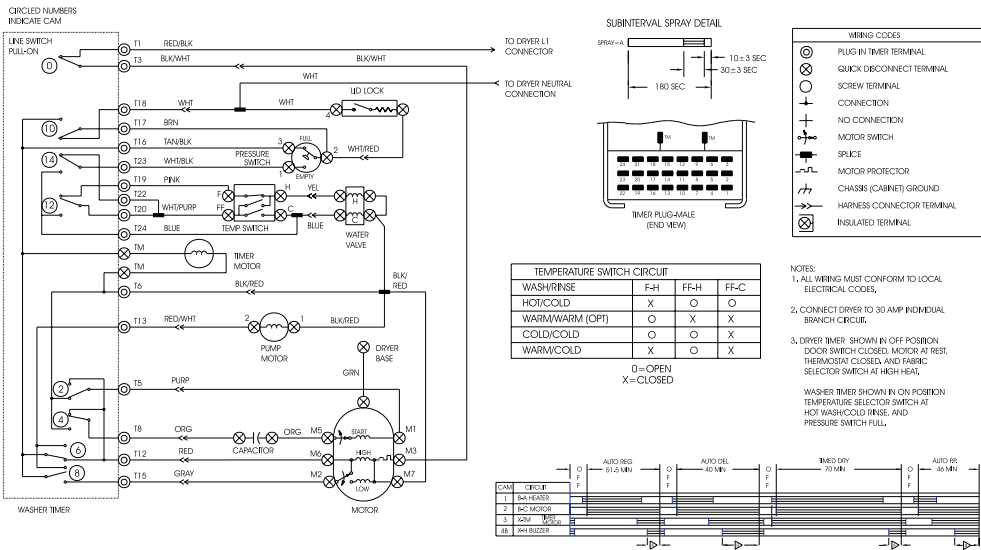

**CAUTION: Use the Kenmore part number on all orders, not the illustration number.**

**E**  
WIRING DIAGRAM  
P/N 131877400