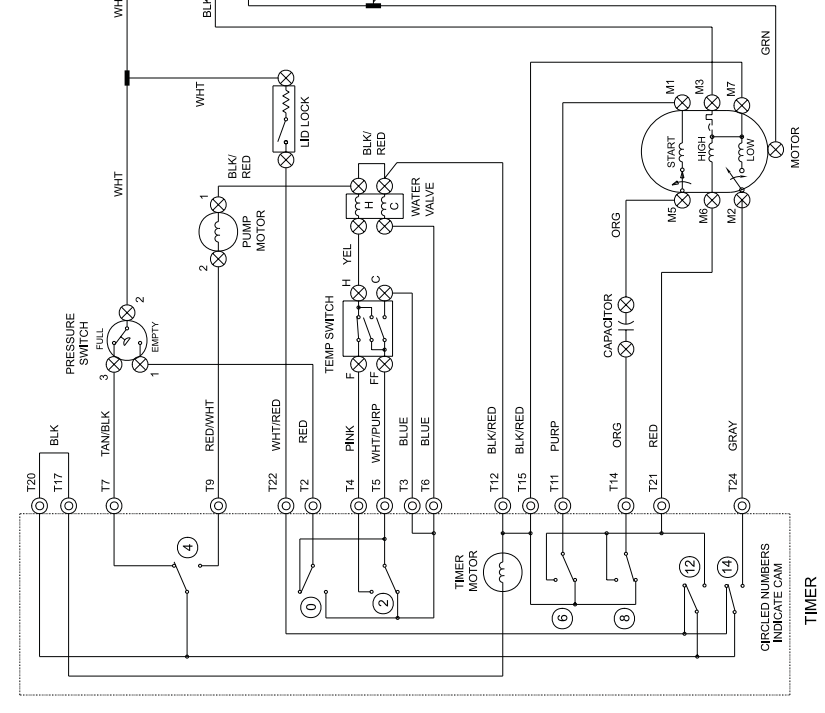

CAUTION: DISCONNECT ELECTRIC CURRENT BEFORE SERVICING

NOTE: SUFFIX INDICATES TIMER CONTACTS  
T=TOP  
B=BOTTOM  
O=OPEN X=CLOSED  
(OPT)=OPTIONAL ON SOME MODELS