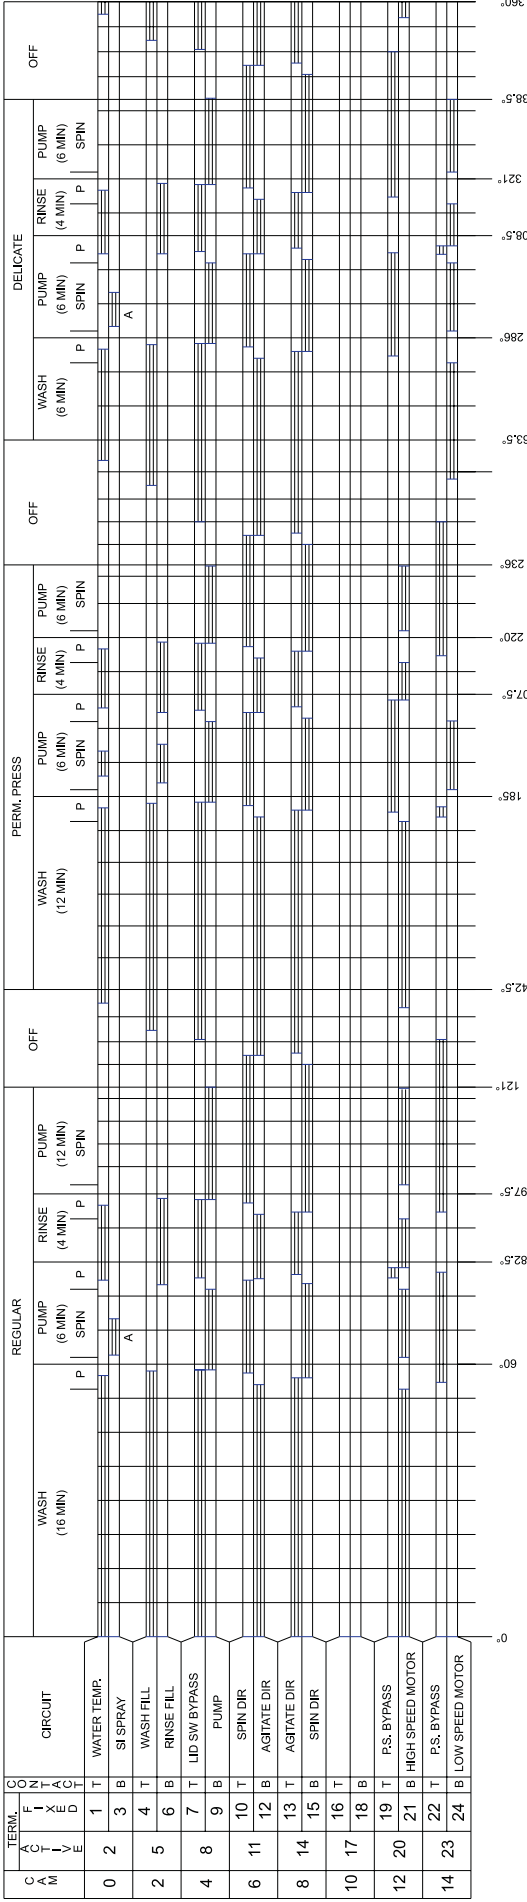

CAUTION: DISCONNECT ELECTRIC CURRENT BEFORE SERVICING

NOTE: SUFFIX INDICATES TIMER CONTACTS  
T=TOP  
B=BOTTOM  
O=OPEN X=CLOSED  
(OPT)=OPTIONAL ON SOME MODELS