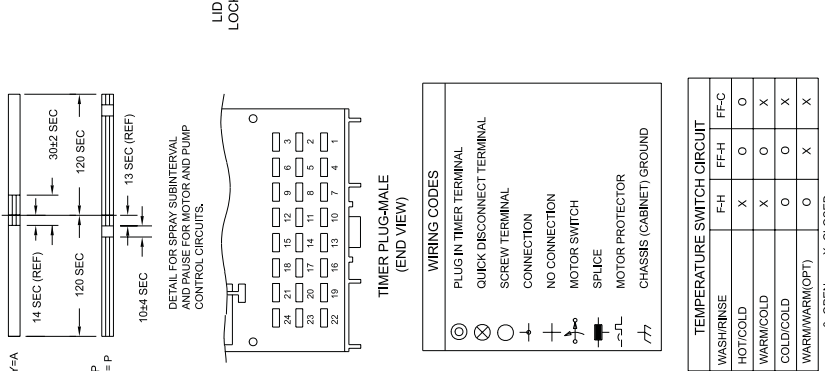

CAUTION: DISCONNECT ELECTRIC CURRENT BEFORE SERVICING

NOTE: SUFFIX INDICATES TIMER CONTACTS  
T=TOP  
B=BOTTOM  
O=OPEN X=CLOSED  
(OPT)=OPTIONAL ON SOME MODELS