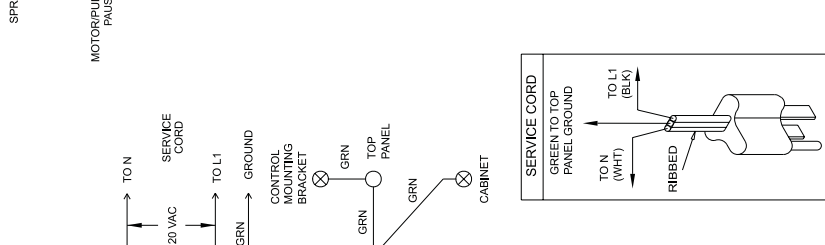

CAUTION: DISCONNECT ELECTRIC CURRENT BEFORE SERVICING

NOTE: SUFFIX INDICATES TIMER CONTACTS  
T=TOP  
B=BOTTOM  
O=OPEN X=CLOSED  
(OPT)=OPTIONAL ON SOME MODELS