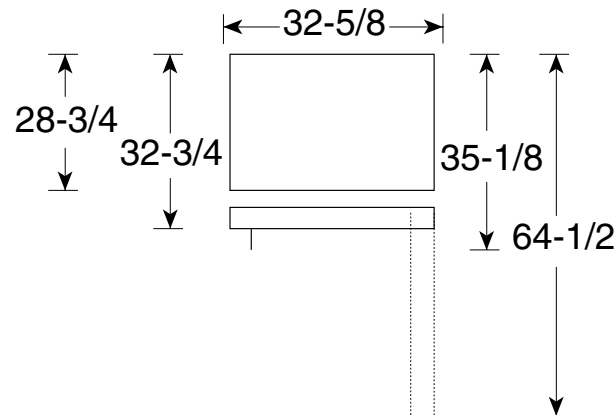

Profile™

TCX22PACCC - GE Profile™ 21.7 Cu. Ft. Bottom-Freezer Refrigerator

Dimensions (in inches)

Air Clearances	
Each side (in.)	0
Top (in.)	1
Back (in.)	1

For answers to your Monogram®,
 GE Profile Performance Series™,
 GE Profile™ or GE appliance questions, call
 GE Answer Center® service, 800.626.2000.

Total volume and shelf area are calculated by the Association of Home Appliance Manufacturers' standards.

Listed by Underwriters Laboratories

Profile™

TCX22PACCC - GE Profile™ 21.7 Cu. Ft. Bottom-Freezer Refrigerator

Features and Benefits

- 21.7 cu ft Capacity (Fresh Food 15.20 cu ft / Freezer 6.51 cu ft)
- Upfront Freezer Control
- Equipped for Optional Automatic Icemaker
- Ice Tray Shelf with 4 Ice 'N Easy Trays
- 2 Adjustable Humidity Vegetable/Fruit Crispers
- Snack Pan
- 4 Split, Adjustable, Spill Proof Glass Fresh Food Cabinet Shelves
- 4 Adjustable Modular Door Bins
- 1 Fixed Full-Width Door Shelf with Gallon Storage
- 2 Adjustable Dairy Compartments with Butter Dish
- Utility Egg Bin
- Wire Slide-Out Can Dispenser
- Full-Width Freezer Compartment Shelf
- 1 Full-Width Wire Everwhite Freezer Storage Basket
- 4 Freezer Door Shelves (2 Full-Width, 2 Half-Width)
- Ice Storage Bin
- Color-Matched Door Handles
- Model TCX22PACWW - White on white
- Model TCX22PACBB - Black on black
- Model TCX22PACAA - Almond on almond
- Model TCX22PACCC - Bisque