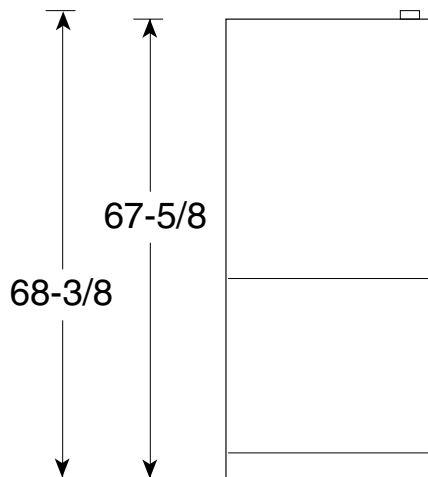

Profile™

TCX22PACCC - GE Profile™ 21.7 Cu. Ft. Bottom-Freezer Refrigerator

Dimensions (in inches)

Air Clearances	
Each side (in.)	0
Top (in.)	1
Back (in.)	1

For answers to your Monogram®,
 GE Profile Performance Series™,
 GE Profile™ or GE appliance questions, call
 GE Answer Center® service, 800.626.2000.

Total volume and shelf area are calculated by the Association of Home Appliance Manufacturers' standards.

Listed by Underwriters Laboratories

Profile™

TCX22PACCC - GE Profile™ 21.7 Cu. Ft. Bottom-Freezer Refrigerator